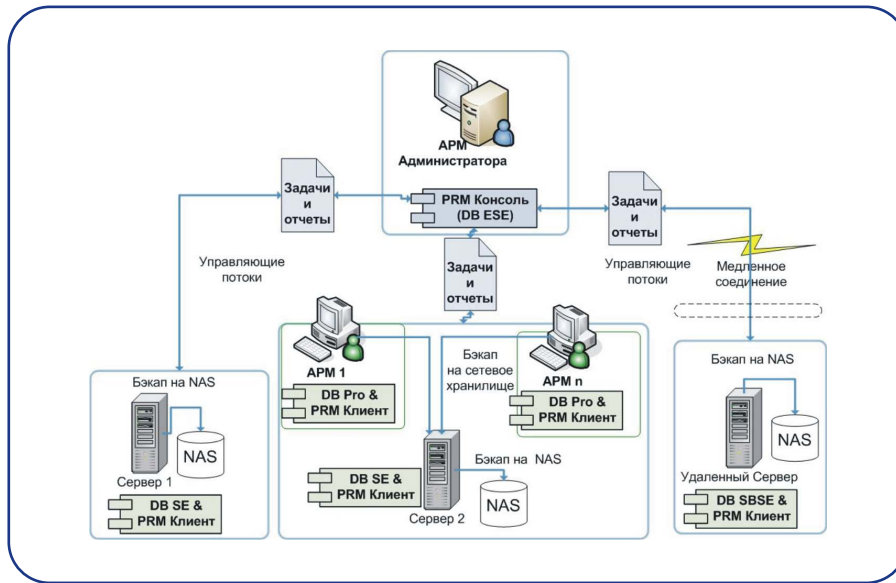

Microsoft Volume Shadow Copy Hot Backup.

Backup 9.0

Paragon Drive

Paragon Drive Backup 9.0.

◆ Personal Professional Drive Backup

◆ Workstation Management. Paragon Remote

◆ Workstation Management Paragon Remote

2008 Vista Windows Server

◆ Server Backup Drive

Windows

Backup 9.0

Paragon Backup

Capsule.

- Enterprise Server Drive Backup

PRM Console

- Paragon Remote Management ( )

Paragon Remote Control Console.

Drive Backup Recovery Media.

Drive Backup.

Paragon Drive

Microsoft Windows.

Drive Backup Server Edition  
Drive Backup Workstation

Paragon Remote Management.